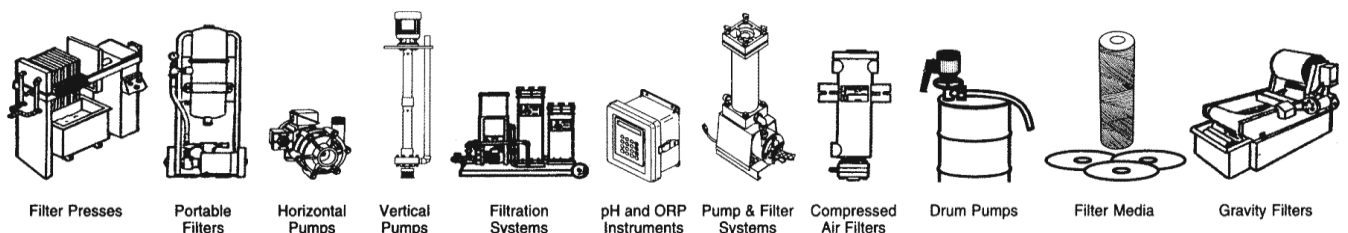

February 18, 2013

Discount Schedule

The following List Price discounts apply only to box quantities of **CARBO-WIND** and **CARBONEX** carbon cartridges.

1 - 9 Boxes	15%	Discount (x .85)
10 - 19 Boxes	19%	Discount (x .81)
20 - 39 Boxes	21%	Discount (x .79)
40 - 79 Boxes	23%	Discount (x .77)
80 and up Boxes	25%	Discount (x .75)

The following List Price discounts apply only to box quantities of **Glass**, **HD/C-PP**, **HI-PERF**, **MAXI-WIND**, **MAXI-DEPTH** and **PUREFYBE** cartridges.

5 - 9 Boxes	15%	Discount (x .85)
10 - 19 Boxes	19%	Discount (x .81)
20 - 39 Boxes	21%	Discount (x .79)
40 - 79 Boxes	23%	Discount (x .77)
80 and up Boxes	25%	Discount (x .75)

Filters **may** be mixed/matched to achieve greater discount.

Customers may place a single shipment order or a blanket order for greater discount.

Single items will be sold at list price with no discount.