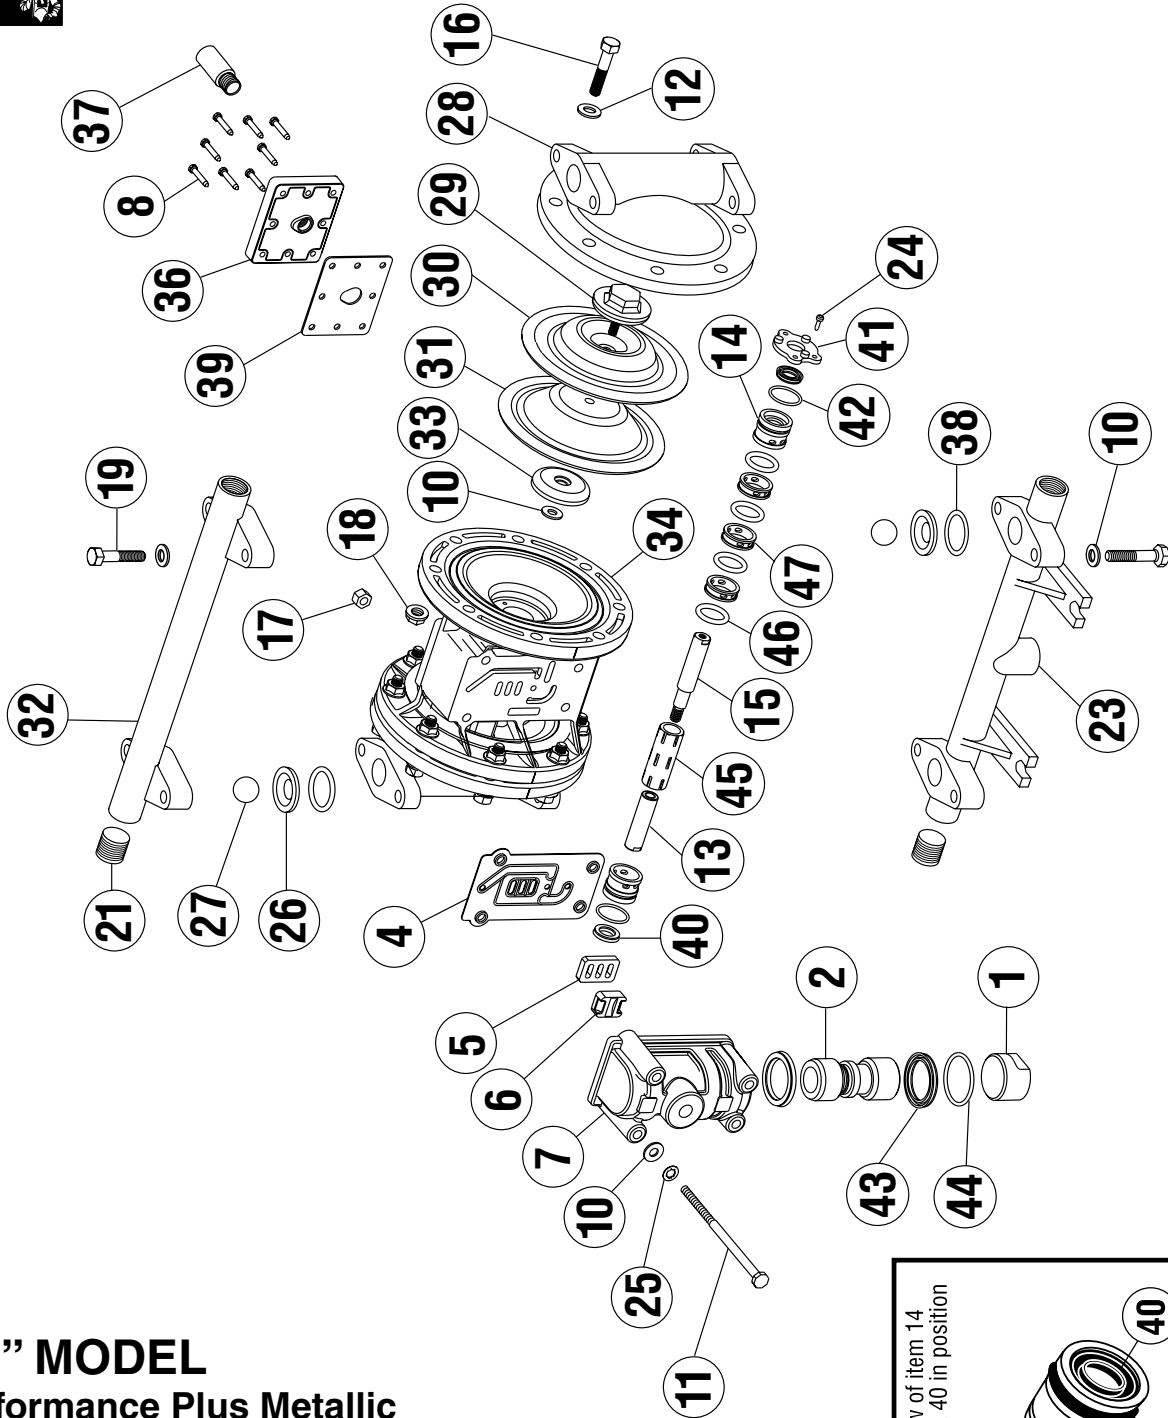

1/2" PERFORMANCE PLUS METALLIC MODELS

SERIAL NUMBERS 113000 AND ABOVE

ITEM	DESCRIPTION	QTY PER PUMP	MODELS	PART NO.	MATERIAL
1	AIR VALVE END PLUG	1	ALL MODELS	71-1703-60	POLYPRO
2	AIR VALVE SPOOL	1	ALL MODELS	71-0480-31	ACETAL
4	AIR VALVE GASKET	1	ALL MODELS	71-2116-19	NITRILE
5	SHUTTLE PLATE	1	ALL MODELS	71-0416-77	CERAMIC
6	SHUTTLE	1	ALL MODELS	71-0415-00	SPECIAL
7	AIR VALVE BODY	1	ALL MODELS	71-1614-60	POLYPRO
8	SLT WSHD SCREW (#8 X 1")	8	ALL MODELS	71-2525-26	SS
10	FLAT WASHER (1/4")	14	ALL MODELS	71-2300-26	SS
11	CAP SCREW (1/4" X 4-1/2")	4	ALL MODELS	71-2513-26	SS
12	FLAT WASHER (5/16")	16	ALL MODELS	71-2314-26	SS
13	DIAPHRAGM ROD (Short)	1	ALL MODELS	*	SS
14	END SPACER (Pilot Sleeve)	2	ALL MODELS	71-0204-40	POLYPRO
15	DIAPHRAGM ROD (Long)	1	ALL MODELS	*	SS
16	HEX BOLT (5/16" X 1-3/8")	16	ALL MODELS	71-2546-26	SS
17	HEX NUT (1/4" - 20)	4	ALL MODELS	71-2600-26	SS
18	FLANGE HEX NUT (5/16" - 18)	16	ALL MODELS	71-2608-26	SS
19	HEX HEAD (1/4" - 20 X 1-3/4")	8	ALL MODELS	71-2500-26	SS
21	MANIFOLD PLUG	3	A -PUMPS S -PUMPS	71-2208-20 71-2208-26	AL SS
23	SUCTION MANIFOLD	1	A -PUMPS S -PUMPS	71-0514-20 71-0514-26	AL SS
25	LOCK WASHER	4	ALL MODELS	71-2350-26	SS
26	VALVE SEAT	4	S -PUMPS AB, AE, AV AT	71-0900-26 71-0900-40 71-0900-42	SS POLYPRO NYLON
27	BALL	4	AB, SB AT, SP AE, SE AV, SV	71-1000-11 71-1000-45 71-1000-23 71-1000-13	NITRILE PTFE SANTO VITON
	STAINLESS STEEL	OPT	ALL MODELS	71-1000-26	SS
28	OUTER CHAMBER	2	A -PUMPS S -PUMPS	71-0720-20 71-0720-26	AL SS
29	OUTER DIAPHRAGM PLATE	2	A -PUMPS S -PUMPS	71-1208-20 71-1208-26	AL SS
30	OVERLAY	2	AT, SP	71-1400-59	PTFE
31	DIAPHRAGM	2	AB, SB AE, AT, SE, SP AV, SV	71-0600-19 71-0600-23 71-0600-13	GEOLAST SANTO VITON
32	DISCHARGE MANIFOLD	1	A -PUMPS S -PUMPS	71-0520-20 71-0520-26	AL SS

ITEM	DESCRIPTION	QTY PER PUMP	MODELS	PART NO.	MATERIAL
33	INNER DIAPHRAGM PLATE	2	ALL MODELS	71-1100-40	POLYPRO
34	INTERMEDIATE	1	ALL MODELS	71-1521-60	POLYPRO
36	MUFFLER PLATE	1	ALL MODELS	71-3111-60	POLYPRO
37	EXTERNAL MUFFLER	1	ALL MODELS	71-3008-00	SPECIAL
38	O-RING (Valve Seat)	4	AB, SB AT, SP AE, SE AV, SV	71-1904-11 71-1904-17 71-1904-15 71-1904-13	NITRILE PTFE EPDM VITON
39	GASKET (Muffler Plate)	1	ALL MODELS	71-2117-19	NITRILE
40	LIP SEAL (Diaphragm Rod)	2	ALL MODELS	71-2000-76	NITRILE
41	RETAINING PLATE	2	ALL MODELS	71-2708-40	POLYPRO
42	O-RING (End Spacer)	2	ALL MODELS	71-1923-11	NITRILE
43	LIP SEAL (Air Valve)	2	ALL MODELS	71-2003-76	NITRILE
44	O-RING (Air Valve End Plug)	1	ALL MODELS	71-1913-11	NITRILE
45	PILOT SLEEVE	1	ALL MODELS	71-0105-31	ACETAL
46	O-RING (Pilot Sleeve)	4	ALL MODELS	71-1920-16	URETHANE
47	INNER SPACER (Pilot Sleeve)	3	ALL MODELS	71-0203-40	POLYPRO

* NOTE: DIAPHRAGM ROD AVAILABLE ONLY AS AN ASSEMBLY.

DIAPHRAGM ROD ASSEMBLY Items 13 & 15	1	ALL MODELS	73-3000-00	SS

OPTIONAL ASSEMBLIES AVAILABLE

AIR VALVE ASSEMBLY Items 1,2,4,5,6,7,43,44	1	ALL MODELS	74-2000-60	POLYPRO

PILOT SLEEVE ASSEMBLY Items 14,40,42,45,46,47	1	ALL MODELS	74-1000-00	VARIOUS

REPAIR KITS - WET END includes items 26, 27, 31, 38 & (30 - Used in pumps built w/ PTFE) To order a wet end repair kit, add "KIT" to the pump model. e.g. AB-05 KIT				

NOTES:
1. SS = STAINLESS STEEL AL = ALUMINUM

1/2" MODEL
Performance Plus Metallic
Serial Numbers
113000 and Above

SERFILCO®

SERFILCO, Ltd. (800) 323-5431
2900 MacArthur Blvd. (847) 509-2900
Northbrook, IL. 60062-2005 Fax: (847) 559-1141
U.S.A. sales@serfilco.com
www.serfilco.com