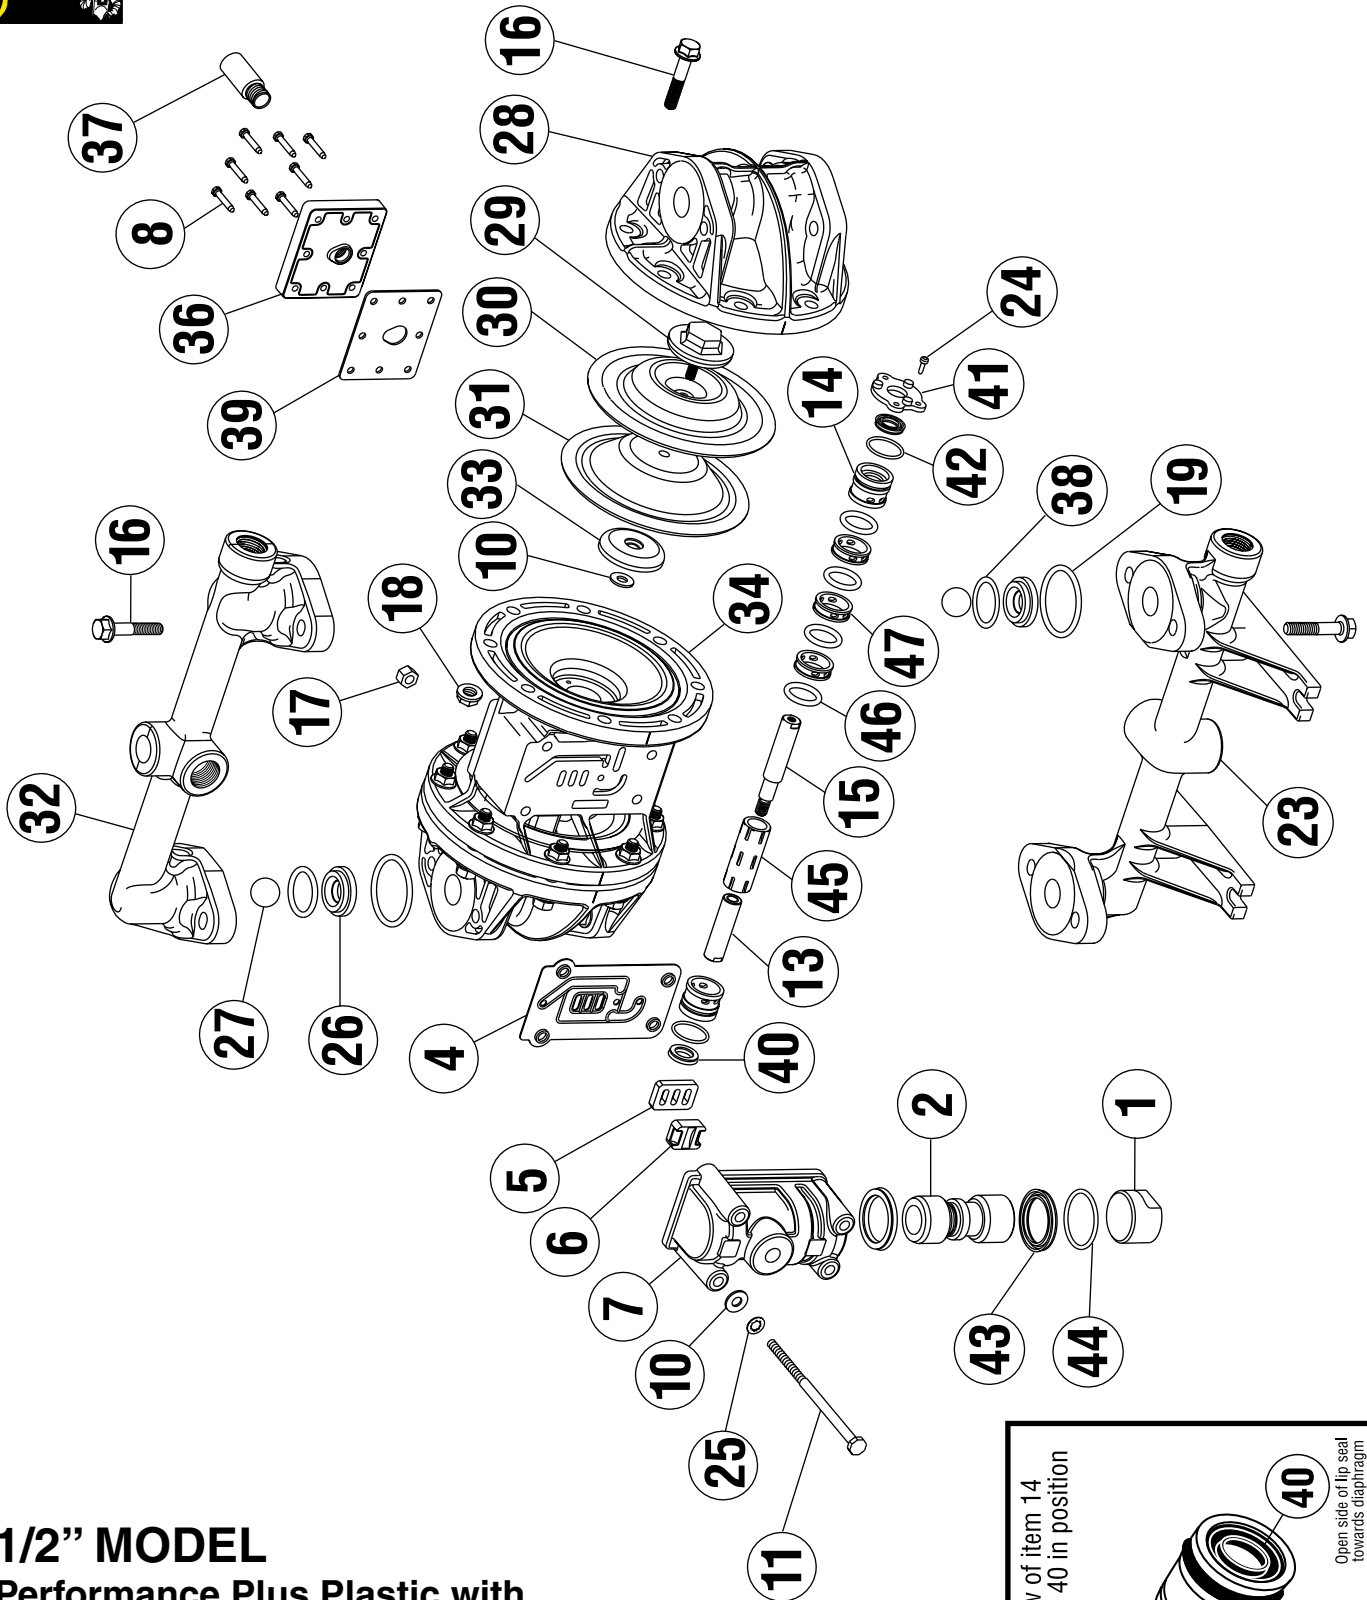

Refer to Bulletin P-605
Operating and Service Guide O-1225

ITEM	DESCRIPTION	QTY PER PUMP	MODELS	PART NO.	MATERIAL
1	AIR VALVE END PLUG	1	ALL MODELS	71-1703-60	POLYPRO
2	AIR VALVE SPOOL	1	ALL MODELS	71-0480-31	ACETAL
4	AIR VALVE GASKET	1	ALL MODELS	71-2116-19	NITRILE
5	SHUTTLE PLATE	1	ALL MODELS	71-0416-77	CERAMIC
6	SHUTTLE	1	ALL MODELS	71-0415-00	SPECIAL
7	AIR VALVE BODY	1	ALL MODELS	71-1614-60	POLYPRO
8	SLT WSHD SCREW (#8 X 1")	8	ALL MODELS	71-2525-26	SS
10	FLAT WASHER	6	ALL MODELS	71-2300-26	SS
11	CAP SCREW (1/4" X 4-1/2")	4	ALL MODELS	71-2513-26	SS
13	DIAPHRAGM ROD (Short)	1	ALL MODELS	*	SS
14	END SPACER (Pilot Sleeve)	2	ALL MODELS	71-0204-40	POLYPRO
15	DIAPHRAGM ROD (Long)	1	ALL MODELS	*	SS
16	FLNG BOLT(5/16" X 1-5/8")	24	ALL MODELS	71-2539-26	SS
17	HEX NUT (1/4" - 20)	4	ALL MODELS	71-2600-26	SS
18	FLNG HEX NUT (5/16" - 18)	24	ALL MODELS	71-2608-26	SS
19	O-RING (Manifolds)	4	PB, KB, NB, CB PT, KT, NT, CT PE, KE, NE, CE PV, KV, NV, CV	71-1936-11 71-1936-17 71-1936-15 71-1936-13	NITRILE PTFE EPDM VITON
23	SUCTION MANIFOLD	1	P -PUMPS K -PUMPS N -PUMPS C -PUMPS	71-0553-40 71-0553-56 71-0553-42 71-0553-46	POLYPRO PVDF NYLON COND. NYLON
24	SELF TAP SCREW (#6 X 1/2")	6	ALL MODELS	71-2510-26	SS
25	LOCK WASHER	4	ALL MODELS	71-2350-26	SS
26	VALVE SEAT	4	P -PUMPS K -PUMPS N, C -PUMPS	71-0906-40 71-0906-56 71-0906-56	POLYPRO PVDF PVDF
27	BALL	4	PB, KB, NB, CB PT, KT, NT, CT PE, KE, NE, CE PV, KV, NV, CV	71-1000-11 71-1000-45 71-1000-23 71-1000-13	NITRILE PTFE SANTO VITON
	STAINLESS STEEL	OPT	ALL MODELS	71-1000-26	SS
28	OUTER CHAMBER	2	P -PUMPS K -PUMPS N -PUMPS C -PUMPS	71-0720-40 71-0720-56 71-0720-42 71-0720-46	POLYPRO PVDF NYLON COND. NYLON
29	OUTER DIAPHRAGM PLATE	2	P -PUMPS K -PUMPS N -PUMPS C -PUMPS	71-1200-40 71-1200-56 71-1200-42 71-1200-46	POLYPRO PVDF NYLON COND. NYLON
30	OVERLAY	2	PT, KT, NT, CT	71-1400-59	PTFE

ITEM	DESCRIPTION	QTY PER PUMP	MODELS	PART NO.	MATERIAL
31	DIAPHRAGM	2	PB, KB, NB, CB PT, KT, NT, CT PE, KE, NE, CE PV, KV, NV, CV	71-0600-19 71-0600-23 71-0600-23 71-0600-13	GEOLAST SANTO SANTO VITON
32	DISCHARGE MANIFOLD	1	P -PUMPS K -PUMPS N -PUMPS C -PUMPS	71-0554-40 71-0554-56 71-0554-42 71-0554-46	POLYPRO PVDF NYLON COND. NYLON
33	INNER DIAPHRAGM PLT	2	P -PUMPS K -PUMPS N -PUMPS C -PUMPS	71-1100-40 71-1100-56 71-1100-42 71-1100-46	POLYPRO PVDF NYLON COND. NYLON
34	INTERMEDIATE	1	ALL MODELS	71-1521-60	POLYPRO
36	MUFFLER PLATE	1	ALL MODELS	71-3111-60	POLYPRO
37	EXTERNAL MUFFLER	1	ALL MODELS	71-3008-00	SPECIAL
38	O-RING (Valve Seat)	4	PB, KB, NB, CB PT, KT, NT, CT PE, KE, NE, CE PV, KV, NV, CV	71-1937-11 71-1937-17 71-1937-15 71-1937-13	NITRILE PTFE EPDM VITON
39	GASKET (Muffler Plate)	1	ALL MODELS	71-2117-19	NITRILE
40	LIP SEAL (Diaphragm Rod)	2	ALL MODELS	71-2000-76	NITRILE
41	RETAINING PLATE	2	ALL MODELS	71-2708-40	POLYPRO
42	O-RING (End Spacer)	2	ALL MODELS	71-1923-11	NITRILE
43	AIR VALVE LIP SEAL	2	ALL MODELS	71-2003-76	NITRILE
44	O-RING (Valve End Plug)	1	ALL MODELS	71-1913-11	NITRILE
45	PILOT SLEEVE	1	ALL MODELS	71-0105-31	ACETAL
46	O-RING (Pilot Sleeve)	4	ALL MODELS	71-1920-16	URETHANE
47	INNER SPACER (Pilot Sleeve)	3	ALL MODELS	71-0203-40	POLYPRO

* NOTE: DIAPHRAGM ROD AVAILABLE ONLY AS AN ASSEMBLY.

DIAPHRAGM ROD ASSEMBLY Items 13 & 15	1	ALL MODELS	73-3000-00	SS

OPTIONAL ASSEMBLIES AVAILABLE

AIR VALVE ASSEMBLY Items 1,2,4,5,6,7,43,44	1	ALL MODELS	74-2000-60	POLYPRO

PILOT SLEEVE ASSEMBLY Items 14,40,42,45,46,47	1	ALL MODELS	74-1000-00	VARIOUS

REPAIR KITS - WET END Includes items 19, 26, 27, 31, 38 & (30 - Used in pumps built w/ PTFE) To order a wet end repair kit, add "KIT" to the pump model. E.G. PB-05 KIT				

NOTES: 1. SS = STAINLESS STEEL

1/2" MODEL
Performance Plus Plastic with
Ball Check Valve Configuration
Serial Numbers
104560 and Above