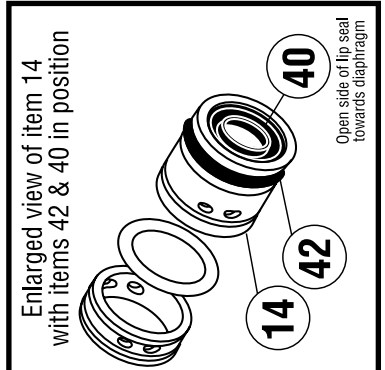

NOTES: 1. SS = STAINLESS STEEL

1/2" MODEL
Performance Plus Plastic with
Ball Check Valve Configuration
Serial Numbers
104560 and Above

1/2" PERFORMANCE PLUS METALLIC MODELS

SERIAL NUMBERS 113000 AND ABOVE