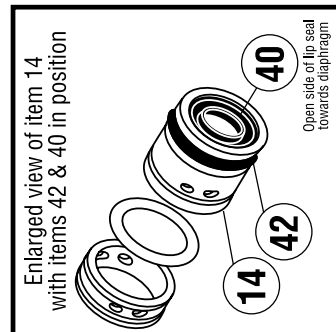

1/2" PERFORMANCE PLUS METALLIC MODELS

SERIAL NUMBERS 113000 AND ABOVE

ITEM	DESCRIPTION	QTY PER PUMP	MODELS	PART NO.	MATERIAL
1	AIR VALVE END PLUG	1	ALL MODELS	71-1703-60	POLYPRO
2	AIR VALVE SPOOL	1	ALL MODELS	71-0480-31	ACETAL
4	AIR VALVE GASKET	1	ALL MODELS	71-2116-19	NITRILE
5	SHUTTLE PLATE	1	ALL MODELS	71-0416-77	CERAMIC
6	SHUTTLE	1	ALL MODELS	71-0415-00	SPECIAL
7	AIR VALVE BODY	1	ALL MODELS	71-1614-60	POLYPRO
8	SLT WSHD SCREW (#8 X 1")	8	ALL MODELS	71-2525-26	SS
10	FLAT WASHER (1/4")	14	ALL MODELS	71-2300-26	SS
11	CAP SCREW (1/4" X 4-1/2")	4	ALL MODELS	71-2513-26	SS
12	FLAT WASHER (5/16")	16	ALL MODELS	71-2314-26	SS
13	DIAPHRAGM ROD (Short)	1	ALL MODELS	*	SS
14	END SPACER (Pilot Sleeve)	2	ALL MODELS	71-0204-40	POLYPRO
15	DIAPHRAGM ROD (Long)	1	ALL MODELS	*	SS
16	HEX BOLT (5/16" X 1-3/8")	16	ALL MODELS	71-2546-26	SS
17	HEX NUT (1/4" - 20)	4	ALL MODELS	71-2600-26	SS
18	FLANGE HEX NUT (5/16" - 18)	16	ALL MODELS	71-2608-26	SS
19	HEX HEAD (1/4" - 20 X 1-3/4")	8	ALL MODELS	71-2500-26	SS
21	MANIFOLD PLUG	3	A -PUMPS S -PUMPS	71-2208-20 71-2208-26	AL SS
23	SUCTION MANIFOLD	1	A -PUMPS S -PUMPS	71-0514-20 71-0514-26	AL SS
25	LOCK WASHER	4	ALL MODELS	71-2350-26	SS
26	VALVE SEAT	4	S -PUMPS AB, AE, AV AT	71-0900-26 71-0900-40 71-0900-42	SS POLYPRO NYLON
27	BALL	4	AB, SB AT, SP AE, SE AV, SV	71-1000-11 71-1000-45 71-1000-23 71-1000-13	NITRILE PTFE SANTO VITON
	STAINLESS STEEL	OPT	ALL MODELS	71-1000-26	SS
28	OUTER CHAMBER	2	A -PUMPS S -PUMPS	71-0720-20 71-0720-26	AL SS
29	OUTER DIAPHRAGM PLATE	2	A -PUMPS S -PUMPS	71-1208-20 71-1208-26	AL SS
30	OVERLAY	2	AT, SP	71-1400-59	PTFE
31	DIAPHRAGM	2	AB, SB AE, AT, SE, SP AV, SV	71-0600-19 71-0600-23 71-0600-13	GEOLAST SANTO VITON
32	DISCHARGE MANIFOLD	1	A -PUMPS S -PUMPS	71-0520-20 71-0520-26	AL SS

ITEM	DESCRIPTION	QTY PER PUMP	MODELS	PART NO.	MATERIAL
33	INNER DIAPHRAGM PLATE	2	ALL MODELS	71-1100-40	POLYPRO
34	INTERMEDIATE	1	ALL MODELS	71-1521-60	POLYPRO
36	MUFFLER PLATE	1	ALL MODELS	71-3111-60	POLYPRO
37	EXTERNAL MUFFLER	1	ALL MODELS	71-3008-00	SPECIAL
38	O-RING (Valve Seat)	4	AB, SB AT, SP AE, SE AV, SV	71-1904-11 71-1904-17 71-1904-15 71-1904-13	NITRILE PTFE EPDM VITON
39	GASKET (Muffler Plate)	1	ALL MODELS	71-2117-19	NITRILE
40	LIP SEAL (Diaphragm Rod)	2	ALL MODELS	71-2000-76	NITRILE
41	RETAINING PLATE	2	ALL MODELS	71-2708-40	POLYPRO
42	O-RING (End Spacer)	2	ALL MODELS	71-1923-11	NITRILE
43	LIP SEAL (Air Valve)	2	ALL MODELS	71-2003-76	NITRILE
44	O-RING (Air Valve End Plug)	1	ALL MODELS	71-1913-11	NITRILE
45	PILOT SLEEVE	1	ALL MODELS	71-0105-31	ACETAL
46	O-RING (Pilot Sleeve)	4	ALL MODELS	71-1920-16	URETHANE
47	INNER SPACER (Pilot Sleeve)	3	ALL MODELS	71-0203-40	POLYPRO

* NOTE: DIAPHRAGM ROD AVAILABLE ONLY AS AN ASSEMBLY.

DIAPHRAGM ROD ASSEMBLY Items 13 & 15	1	ALL MODELS	73-3000-00	SS

OPTIONAL ASSEMBLIES AVAILABLE

AIR VALVE ASSEMBLY Items 1,2,4,5,6,7,43,44	1	ALL MODELS	74-2000-60	POLYPRO

PILOT SLEEVE ASSEMBLY Items 14,40,42,45,46,47	1	ALL MODELS	74-1000-00	VARIOUS

REPAIR KITS - WET END includes items 26, 27, 31, 38 & (30 - Used in pumps built w/ PTFE) To order a wet end repair kit, add "KIT" to the pump model. e.g. AB-05 KIT				

NOTES:
1. SS = STAINLESS STEEL AL = ALUMINUM

1/2" MODEL
Performance Plus Metallic
Serial Numbers
113000 and Above

SERFILCO®

SERFILCO, Ltd. (800) 323-5431
2900 MacArthur Blvd. (847) 509-2900
Northbrook, IL. 60062-2005 Fax: (847) 559-1141
U.S.A. sales@serfilco.com
www.serfilco.com