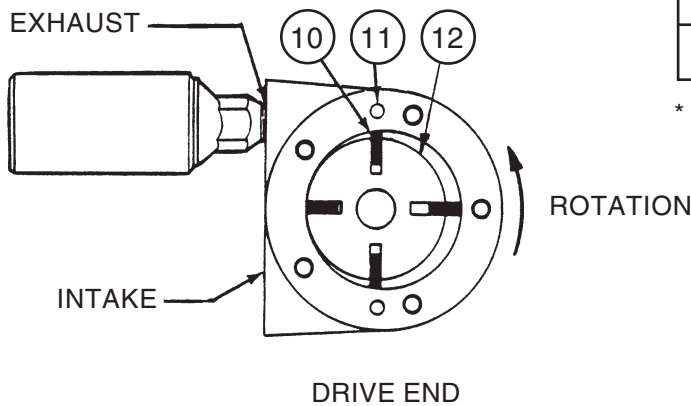

SERIES 'DP' DRUM PUMP AIR (B) MOTOR

PARTS LIST
P-3500E
MAY 2001

PRICE CODE NO.
55-0701

Refer to Bulletin P-402, Operation and Service Guide
O-176 and Master Price List F-800.

ITEM	DESCRIPTION	PART NUMBER
	Air (B) motor Includes items 1 - 12	44-7115
1	Muffler	55-0710
2	Gasket	55-0706
3	Dead end cap	55-0705
4	Bearing (2 req'd)	55-0716
5	Dead end plate	55-0713
6	Gasket (2 req'd)	55-0719
7	Body	55-0711
8	Drive end plate	55-0712
9	Shaft seal	55-0717
10	Vane (4 to set)	55-0715
11	Dowel pin (4 req'd)	55-0718
12	Rotor	55-0714
13	Adapter coupling (not shown)	55-6140
14	Repair kit*	55-0708