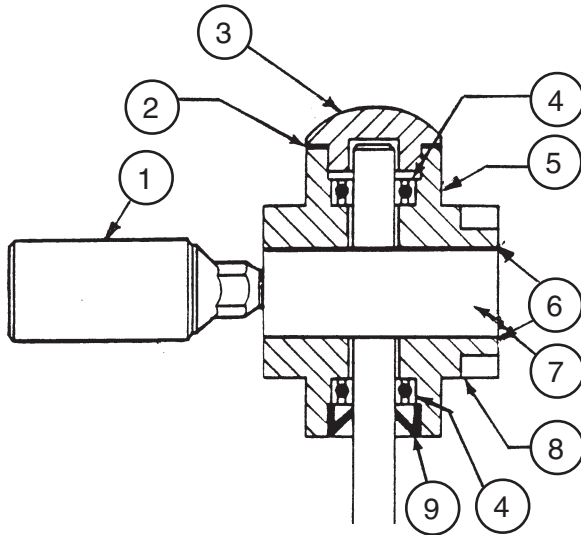

SERIES 'DP' DRUM PUMP AIR (B) MOTOR

PARTS LIST
P-3500E
MAY 2001

PRICE CODE NO.
55-0701

Refer to Bulletin P-402, Operation and Service Guide
O-176 and Master Price List F-800.

ITEM	DESCRIPTION	PART NUMBER
	Air (B) motor Includes items 1 - 12	44-7115
1	Muffler	55-0710
2	Gasket	55-0706
3	Dead end cap	55-0705
4	Bearing (2 req'd)	55-0716
5	Dead end plate	55-0713
6	Gasket (2 req'd)	55-0719
7	Body	55-0711
8	Drive end plate	55-0712
9	Shaft seal	55-0717
10	Vane (4 to set)	55-0715
11	Dowel pin (4 req'd)	55-0718
12	Rotor	55-0714
13	Adapter coupling (not shown)	55-6140
14	Repair kit*	55-0708