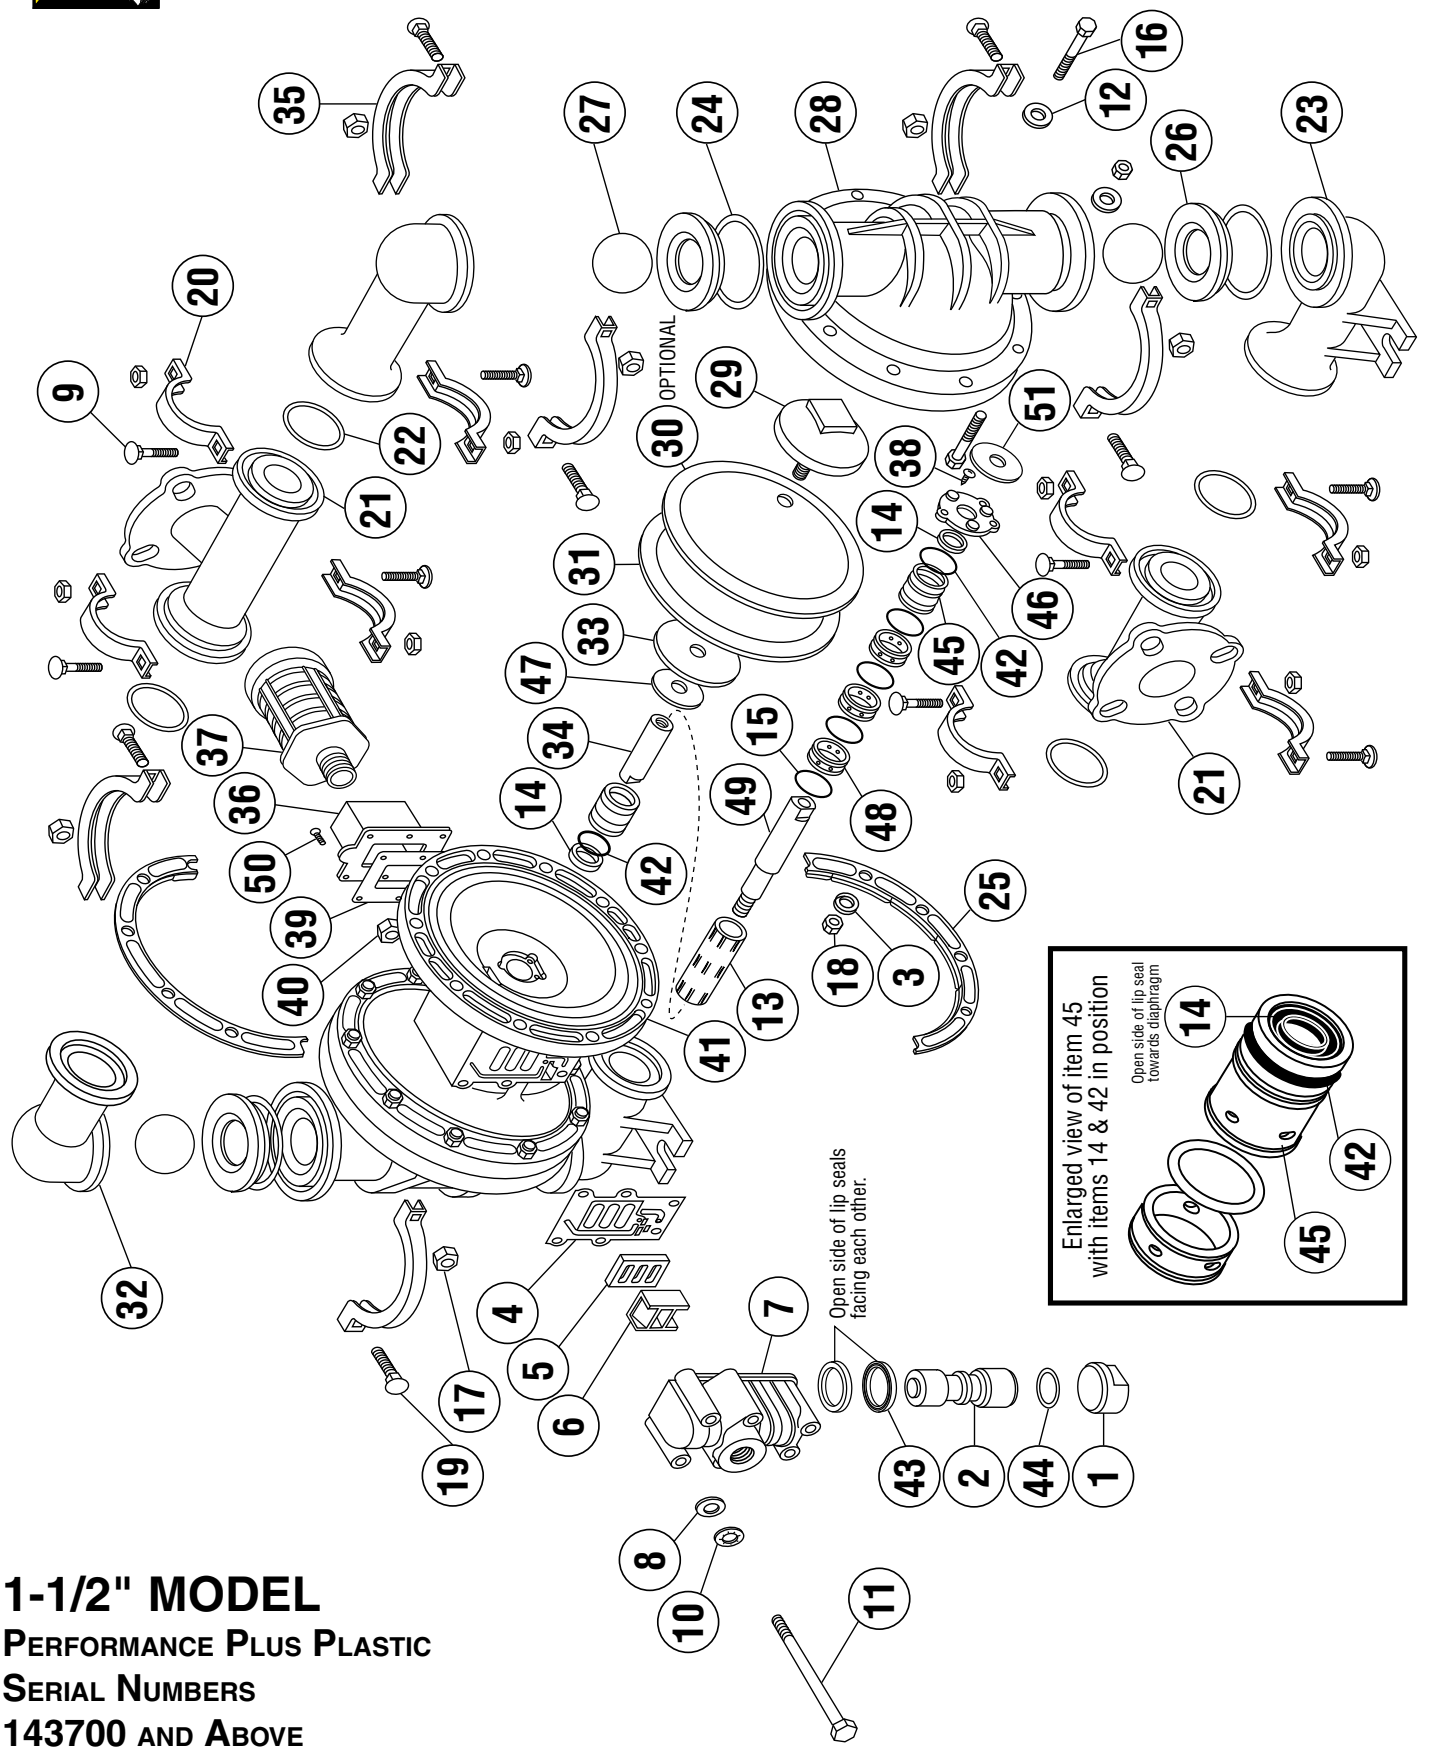

ITEM	DESCRIPTION	QTY PER PUMP	MODELS	PART NO.	MATERIAL
1	AIR VALVE END PLUG	1	ALL MODELS	71-1703-60	POLYPRO
2	AIR VALVE SPOOL	1	ALL MODELS	71-0480-31	ACETAL
3	COMPRESSION WASHER	20	ALL MODELS	71-2319-26	SS
4	AIR VALVE GASKET	1	ALL MODELS	71-2121-19	NITRILE
5	SHUTTLE PLATE	1	ALL MODELS	71-0450-77	CERAMIC
6	SHUTTLE	1	ALL MODELS	71-0430-00	SPECIAL
7	AIR VALVE BODY	1	ALL MODELS	71-1617-60	POLYPRO
8	FLAT WASHER	6	ALL MODELS	71-2300-26	SS
9	CARR. BOLT (5/16" X 1-1/2")	8	ALL MODELS	71-2509-26	SS
10	FLAT WASHER (1/4")	6	ALL MODELS	71-2350-26	SS
11	CAP SCREW (1/4" X 6")	6	ALL MODELS	71-2515-26	SS
12	FLAT WASHER	20	ALL MODELS	71-2306-26	SS
13	PILOT SLEEVE	1	ALL MODELS	71-0106-31	ACETAL
14	LIP SEAL (Diaphragm Rod)	2	ALL MODELS	71-2002-76	NITRILE
15	O-RING (End Spacer)	4	ALL MODELS	71-1919-16	URETHANE
16	CAP SCREW (1/2" X 3 1/4")	20	ALL MODELS	71-2555-26	SS
17	HEX NUT (5/16" - 18)	16	ALL MODELS	71-2601-26	SS
18	HEX NUT (1/2" - 13)	20	ALL MODELS	71-2604-26	SS
19	CARR. BOLT (5/16 X 2")	8	ALL MODELS	71-2529-26	SS
20	CLAMP (Manifold) (Complete With Fasteners)	4	ALL MODELS	71-2901-26	SS
21	MANIFOLD	2	PB, PE, PT KE, KT	71-0581-40 71-0581-56	POLYPRO PVDF
22	O-RING (Manifold)	4	PB PT, KT KE, KT	71-1922-11 71-1922-17 71-0803-56	NITRILE PTFE PVDF
23	SUCTION ELBOW	2	PB, PE, PT KE, PE	71-0803-40 71-1922-15	POLYPRO EPDM
24	O-RING (Valve Seat)	4	PB PT, KT PE, KE	71-1926-11 71-1926-17 71-1926-15	NITRILE PTFE EPDM
25	POWER RING (Set)	2	ALL MODELS	71-2812-26SET	SS
26	VALVE SEAT	4 OPT	PB, PE, PT KE, KT ALL MODELS	71-0918-40 71-0918-56 71-0918-26	POLYPRO PVDF SS
27	BALL BALL, HEAVY WEIGHT	4 OPT OPT	PB PT, KT PE, KE HIGH VISCOSITY ALL MODELS	71-1004-11 71-1004-45 71-1004-23 71-1004-22 71-1004-26	GEOLAST PTFE SANTO NITRILE SS
28	OUTER CHAMBER	2	PB, PE, PT KE, KT	71-0724-40 71-0724-56	POLYPRO PVDF
29	OUTER DIAPHRAGM PLATE	2	PB, PE, PT KE, KT	71-1203-40 71-1203-56	POLYPRO PVDF
30	OVERLAY	2	PT, KT	71-1403-59	PTFE

ITEM	DESCRIPTION	QTY PER PUMP	MODELS	PART NO.	MATERIAL
31	DIAPHRAGM	2	PB ALL OTHERS	71-0603-19 71-0603-23	GEOLAST SANTO
32	DISCHARGE ELBOW	2	PB, PE, PT KE, KT	71-1306-40 71-1306-56	POLYPRO PVDF
33	INNER DIAPHRAGM PLATE	2	ALL MODELS	71-1103-25	PS
34	DIAPHRAGM ROD (Short)	1	ALL MODELS	*	SS
35	CLAMP (Elbow) (Complete With Fasteners)	4	ALL MODELS	71-2905-26	SS
36	MUFFLER PLATE	1	ALL MODELS	71-3107-60	POLYPRO
37	EXTERNAL MUFFLER	1	ALL MODELS	71-3001-00	SPECIAL
38	SCREW (#6 X 3/4")	6	ALL MODELS	71-2549-26	SS
39	GASKET (Muffler Plate)	1	ALL MODELS	71-2108-11	NITRILE
40	HEX NUT (1/4" - 20)	6	ALL MODELS	71-2600-26	SS
41	INTERMEDIATE	1	ALL MODELS	71-1524-60	POLYPRO
42	O-RING (End Spacer)	2	ALL MODELS	71-1919-11	NITRILE
43	LIP SEAL (Air Valve)	2	ALL MODELS	71-2003-76	NITRILE
44	O-RING (Valve Plug)	1	ALL MODELS	71-1913-11	NITRILE
45	END SPACER (Pilot Sleeve)	2	ALL MODELS	71-0206-40	POLYPRO
46	RETAINING PLATE	1	ALL MODELS	71-2709-54	NYLON
47	FLAT WASHER	2	ALL MODELS	71-2315-25	PS
48	INNER SPACER (Pilot Sleeve)	3	ALL MODELS	71-0205-40	POLYPRO
49	DIAPHRAGM ROD (Long)	1	ALL MODELS	*	SS
50	SCREW (#8 X 3/4")	6	ALL MODELS	71-2540-26	SS
51	BUMPER	2	ALL MODELS	71-2317-16	URETHANE

* NOTE: DIAPHRAGM ROD AVAILABLE ONLY AS AN ASSEMBLY.

DIAPHRAGM ROD ASSEMBLY Includes items 34 & 49	1	ALL MODELS	73-5000-00	SS

OPTIONAL ASSEMBLIES AVAILABLE

AIR VALVE ASSEMBLY Includes items 1 thru 7, 43, 44	1	ALL MODELS	74-7000-60	POLYPRO

PILOT SLEEVE ASSEMBLY Includes items 13, 14, 15, 42, 45, 48	1	ALL MODELS	74-6000-00	VARIOUS

REPAIR KITS - WET END Includes items 22, 24, 26, 27, 31 & (30 - Used in pumps built w/ PTFE) To order a wet end repair kit, add "KIT" to the pump model. e.g. NC-15 KIT				

NOTES: 1. PS = PLATED STEEL, SS = STAINLESS STEEL

1-1/2" MODEL
PERFORMANCE PLUS PLASTIC
SERIAL NUMBERS
143700 AND ABOVE