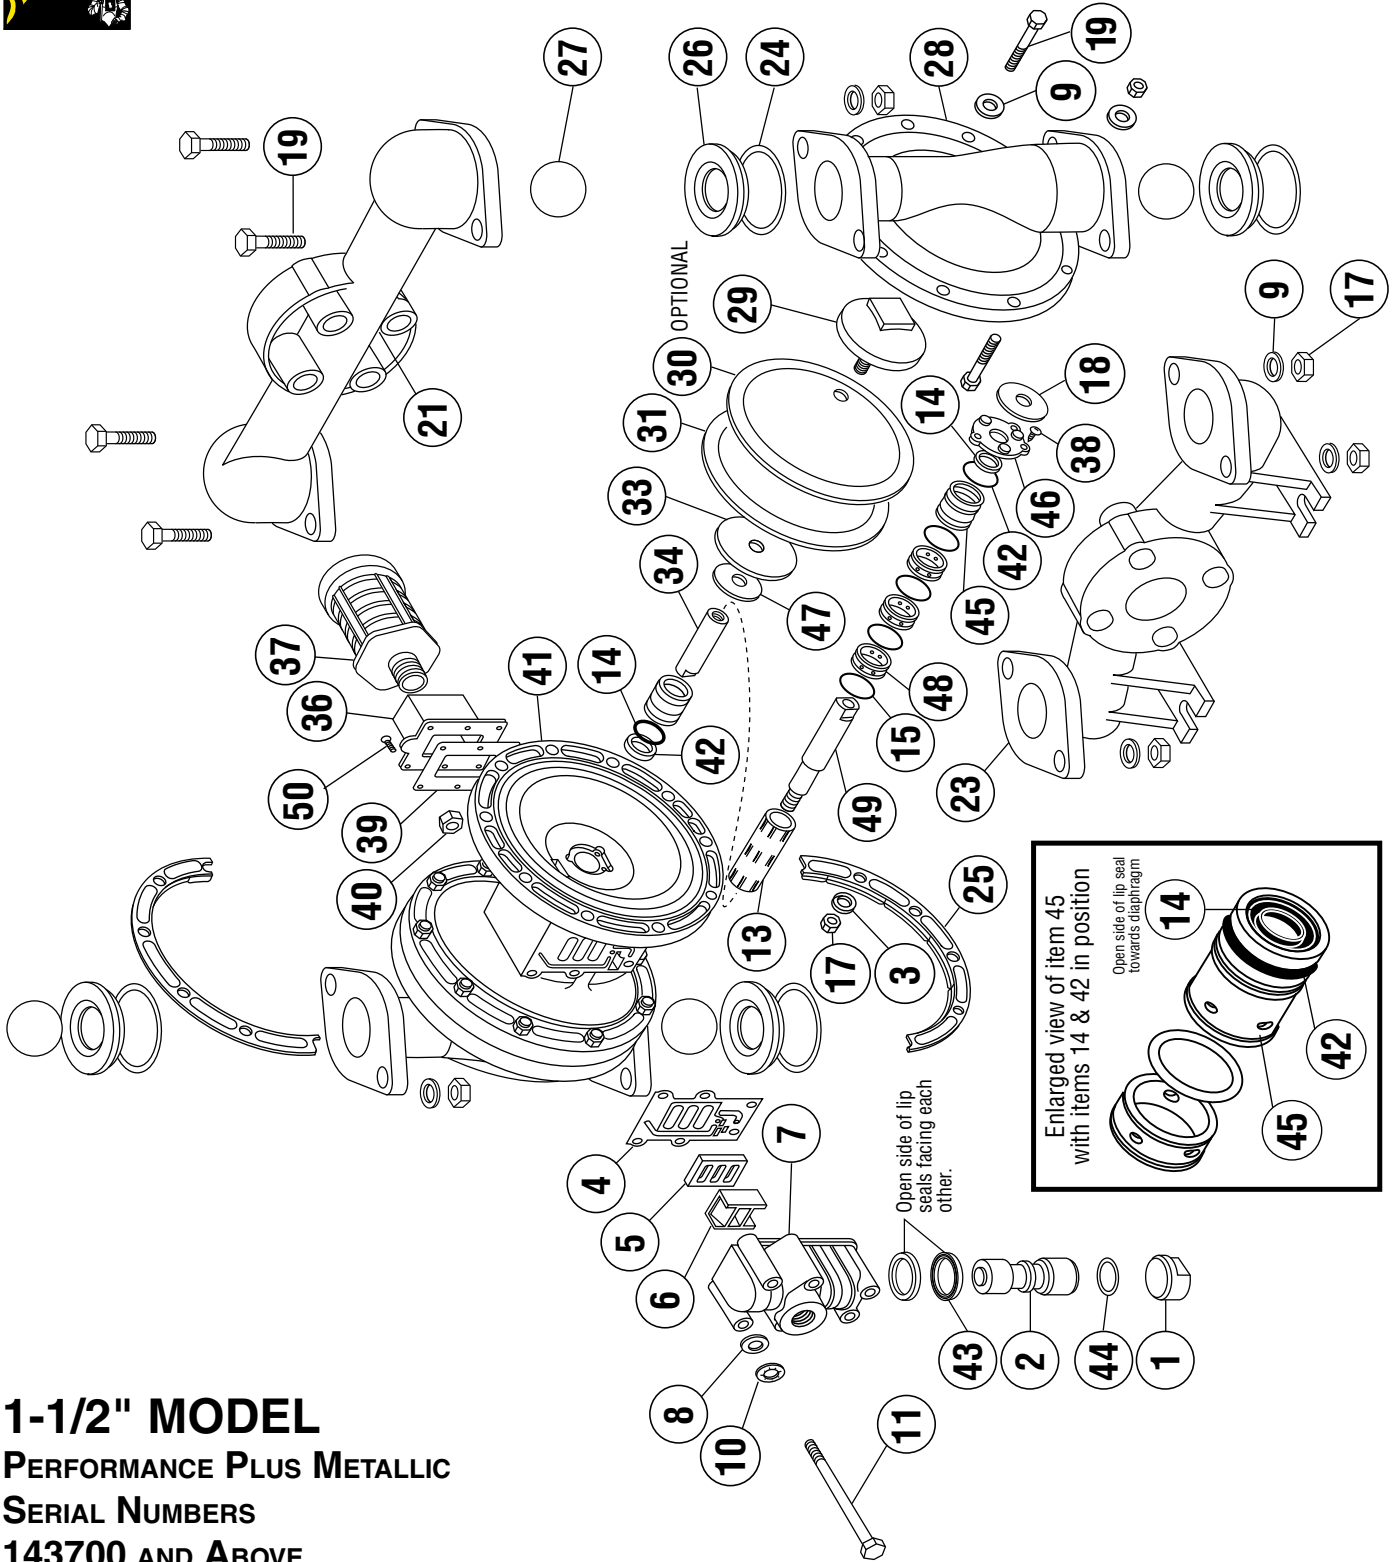

1 - 1/2" PERFORMANCE PLUS METALLIC MODELS SERIAL NUMBERS 143700 AND ABOVE

ITEM	DESCRIPTION	QTY PER PUMP	MODELS	PART NO.	MATERIAL
1	AIR VALVE END PLUG	1	ALL MODELS	71-1703-60	POLYPRO
2	AIR VALVE SPOOL	1	ALL MODELS	71-0481-31	ACETAL
3	COMPRESSION WASHER	20	ALL MODELS	71-2319-26	SS
4	AIR VALVE GASKET	1	ALL MODELS	71-2121-19	NITRILE
5	SHUTTLE PLATE	1	ALL MODELS	71-0450-77	CERAMIC
6	SHUTTLE	1	ALL MODELS	71-0430-00	SPECIAL
7	AIR VALVE BODY	1	ALL MODELS	71-1617-60	POLYPRO
8	FLAT WASHER	6	ALL MODELS	71-2300-26	SS
9	FLAT WASHER	28	ALL MODELS	71-2306-26	SS
10	LOCK WASHER (1/4")	6	ALL MODELS	71-2350-26	SS
11	CAP SCREW (1/4" X 6")	6	ALL MODELS	71-2515-26	SS
13	PILOT SLEEVE	1	ALL MODELS	71-0106-31	ACETAL
14	LIP SEAL (Diaphragm Rod)	2	ALL MODELS	71-2002-76	NITRILE
15	O-RING (Pilot Sleeve)	4	ALL MODELS	71-1919-16	URETHANE
17	HEX NUT (1/2" - 13)	28	ALL MODELS	71-2604-26	SS
18	BUMPER	2	ALL MODELS	71-2317-16	URETHANE
19	CAP SCREW (1/2" X 2-1/2")	28	ALL MODELS	71-2522-26	SS
21	DISCHARGE MANIFOLD, FLANGE	1	AB, AE, AT SB, SE, SP	71-0522-20 71-0522-26	AL 316 SS
23	SUCTION MANIFOLD, FLANGE	1	AB, AE, AT SB, SE, SP	71-0516-20 71-0516-26	AL 316 SS
24	O-RING (Valve Seat)	4	AB, SB AT, SP AE, SE	71-1926-11 71-1926-17 71-1926-15	NITRILE PTFE EPDM
25	POWER RING (Set)	2	ALL MODELS	71-2812-26SET	SS
26	VALVE SEAT	4	AB, AE AT SB, SE, SP	71-0918-40 71-0918-42 71-0918-26	POLYPRO NYLON 316 SS
27	BALL	4	AB, SB AT, SP AE, SE	71-1004-11 71-1004-45 71-1004-23	GEOLAST PTFE SANTO
	BALL, HEAVY WEIGHT	OPT	HIGH VISCOSITY	71-1004-22	NITRILE
		OPT	ALL MODELS	71-1004-26	SS
28	OUTER CHAMBER	2	AB, AE, AT SB, SE, SP	71-0724-20 71-0724-26	AL 316 SS
29	OUTER DIAPHRAGM PLATE	2	AB, AE, AT SB, SE, SP	71-1211-20 71-1211-26	AL 316 SS
30	OVERLAY	2	AT, SP	71-1403-59	PTFE
31	DIAPHRAGM	2	AB, SB ALL OTHERS -X45 MODELS	71-0603-19 71-0603-23 71-0603-86	GEOLAST SANTO COND. SANTO

ITEM	DESCRIPTION	QTY PER PUMP	MODELS	PART NO.	MATERIAL
33	INNER DIAPHRAGM PLATE	2	ALL MODELS	71-1103-25	PS
34	DIAPHRAGM ROD (Short)	1	ALL MODELS	*	SS
36	MUFFLER PLATE	1	ALL MODELS	71-3107-60	POLYPRO
37	EXTERNAL MUFFLER	1	ALL MODELS	71-3001-00	SPECIAL
38	SCREW (#6 X 3/4")	6	ALL MODELS	71-2549-26	SS
39	GASKET (Muffler Plate)	1	ALL MODELS	71-2108-11	NITRILE
40	HEX NUT (1/4" - 20)	6	ALL MODELS	71-2600-26	SS
41	INTERMEDIATE ZINC COATED FOR ATEX	1 OPT	ALL MODELS -X45 MODELS	71-1524-60 71-1524-84	POLYPRO POLYPRO
42	O-RING (End Spacer)	2	ALL MODELS	71-1919-11	NITRILE
43	LIP SEAL (Air Valve)	2	ALL MODELS	71-2003-76	NITRILE
44	O-RING (Valve Plug)	1	ALL MODELS	71-1913-11	NITRILE
45	END SPACER (Pilot Sleeve)	2	ALL MODELS	71-0206-40	POLYPRO
46	RETAINING PLATE	2	ALL MODELS	71-2709-54	NYLON
47	FLAT WASHER	2	ALL MODELS	71-2315-25	SS
48	INNER SPACER (Pilot Sleeve)	3	ALL MODELS	71-0205-40	POLYPRO
49	DIAPHRAGM ROD (Long)	1	ALL MODELS	*	SS
50	SCREW (#8 X 3/4")	6	ALL MODELS	71-2540-26	SS
51	SCREW LUG - GROUND-ING	1 (OPT)	-X45 MODELS	71-3416-25	PS

* DIAPHRAGM ROD AVAILABLE ONLY AS AN ASSEMBLY

DIAPHRAGM ROD ASSEMBLY Includes items 34 and 49	1	ALL MODELS	73-5000-00	SS

OPTIONAL ASSEMBLIES AVAILABLE

AIR VALVE ASSEMBLY Includes items 1 thru 7, 43, 44	1	ALL MODELS	74-7000-60	POLYPRO

PILOT SLEEVE ASSEMBLY Includes items 13, 14, 15, 42, 45, 48	1	ALL MODELS	74-6000-00	VARIOUS

REPAIR KITS - WET END

Includes items 24, 26, 27, 31 & (30 - Used in pumps built w/ PTFE)

To order a wet end repair kit, add "KIT" to the pump model. e.g. AB-15 KIT

NOTES:

1. PS = PLATED STEEL, SS = STAINLESS STEEL, AL = ALUMINUM

1-1/2" MODEL
PERFORMANCE PLUS METALLIC
SERIAL NUMBERS
143700 AND ABOVE

SERFILCO®

SERFILCO, Ltd. (800) 323-5431
2900 MacArthur Blvd. (847) 509-2900
Northbrook, IL. 60062-2005 Fax: (847) 559-1141
U.S.A. sales@serfilco.com
www.serfilco.com